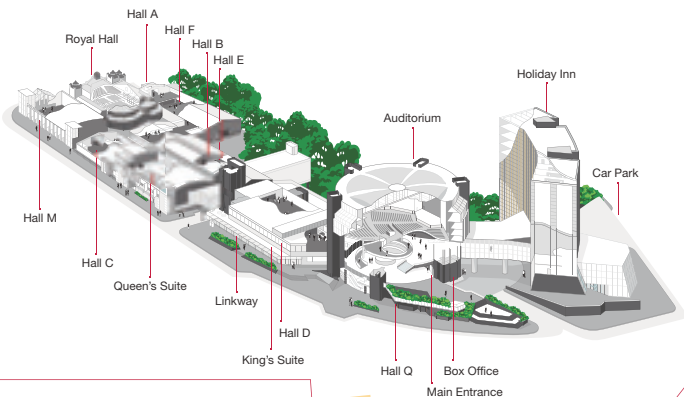

Parking at Harrogate International Centre

and in the town centre

Harrogate International Centre

Hotels in Harrogate

- | | |
|--------------------|----------------------|
| 1 Kimberley Hotel | 8 Grants Hotel |
| 2 Majestic Hotel | 9 Holiday Inn Hotel |
| 3 Old Swan Hotel | 10 Cairn Hotel |
| 4 St George Hotel | 11 Cedar Court Hotel |
| 5 Crown Hotel | 12 Studley Hotel |
| 6 White Hart Hotel | 13 Yorkshire Hotel |
| 7 Hotel du Vin | |