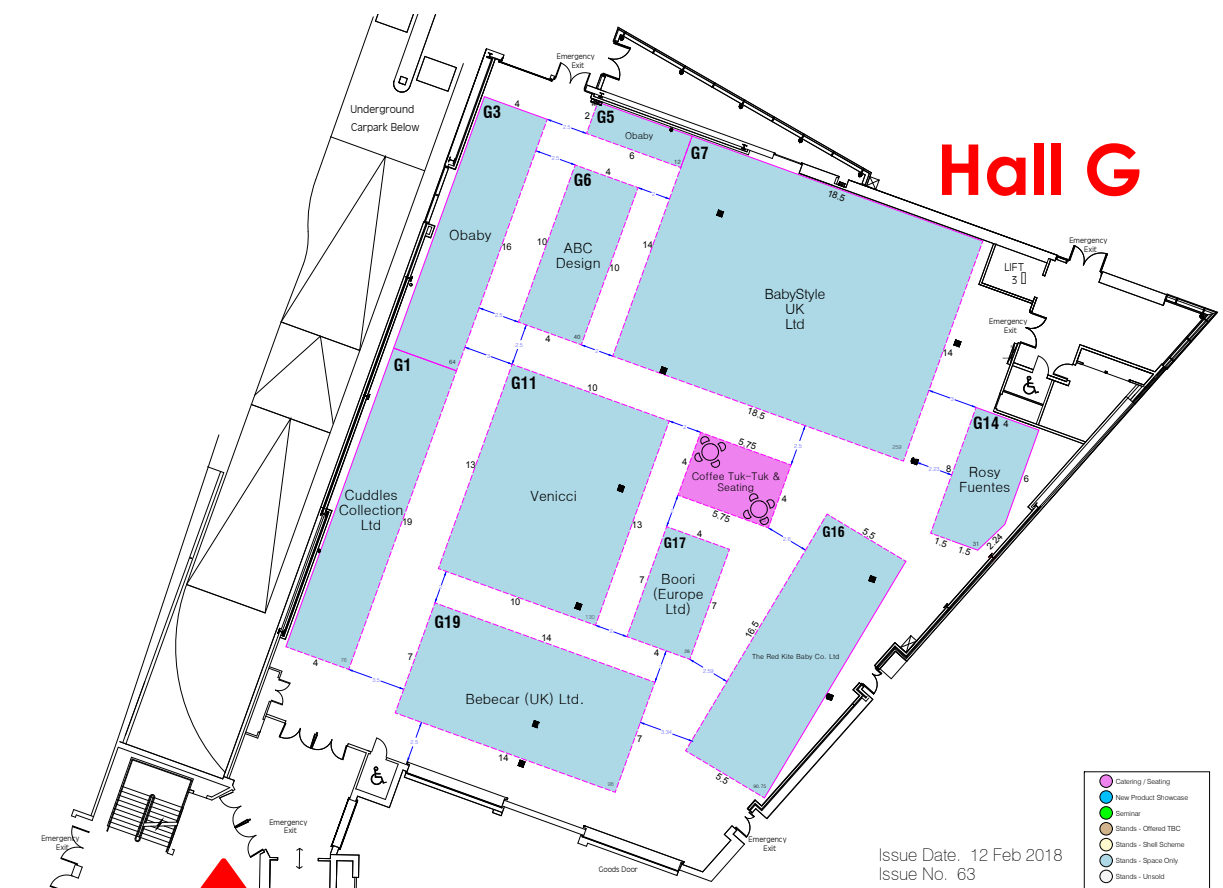

Hall G

Issue Date: 12 Feb 2018
Issue No: 63

- Catering / Seating
- New Product Showcase
- Seminar
- Stands - Offroad TBC
- Stands - Show Scheme
- Stands - Space Only
- Stands - Unsett
- Wall Columns

King's Suite

Only Way in and Out

Hall Q

MAIN ENTRANCE & REGISTRATION

Issue Date: 12 Feb 2018
Issue No: 63

Kings Road