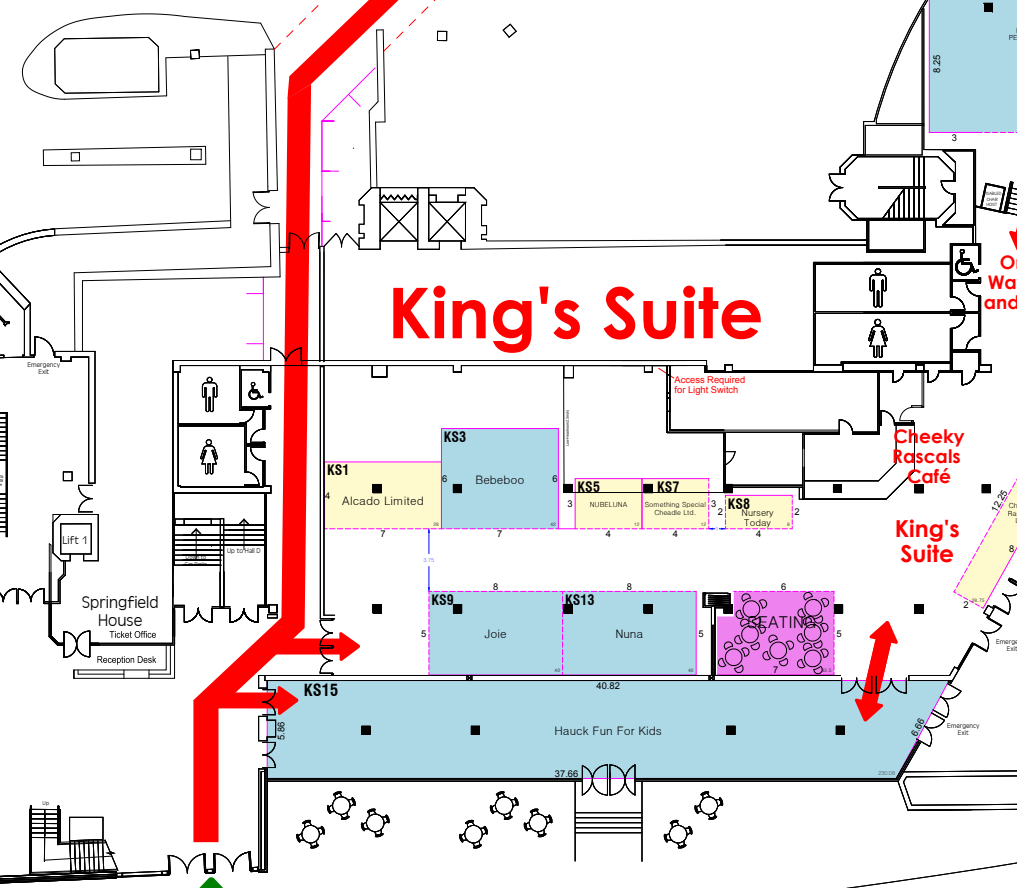

Hall G

Issue Date: 12 Feb 2018
Issue No: 63

- Catering / Seating
- New Product Showcase
- Seminar
- Stands - Offroad TBC
- Stands - Show Scheme
- Stands - Space Only
- Stands - Unsett
- Wall Columns

King's Suite

Only Way in and Out

Hall Q

MAIN ENTRANCE & REGISTRATION

Issue Date: 12 Feb 2018
Issue No: 63

Kings Road