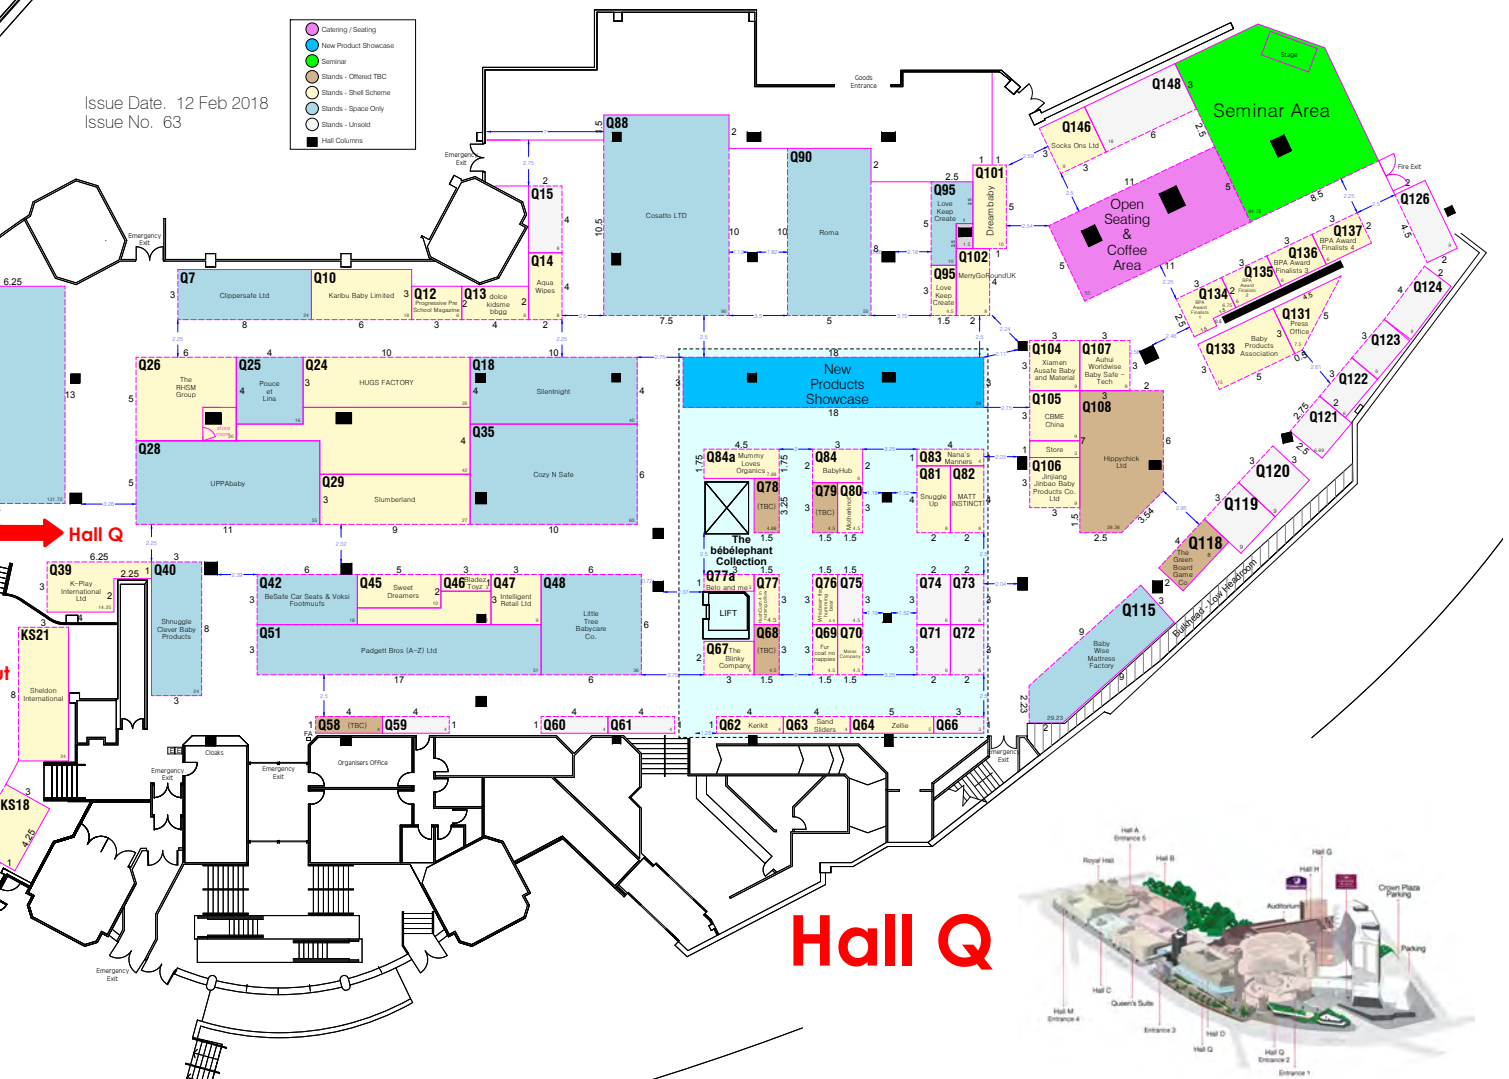

Hall G

Issue Date: 12 Feb 2018
Issue No: 63

- Catering / Seating
- New Product Showcase
- Seminar
- Stands - Offroad TBC
- Stands - Show Scheme
- Stands - Space Only
- Stands - Unsett
- Wall Columns

King's Suite

Only Way in and Out

Hall Q

MAIN ENTRANCE & REGISTRATION

Issue Date: 12 Feb 2018
Issue No: 63

Kings Road